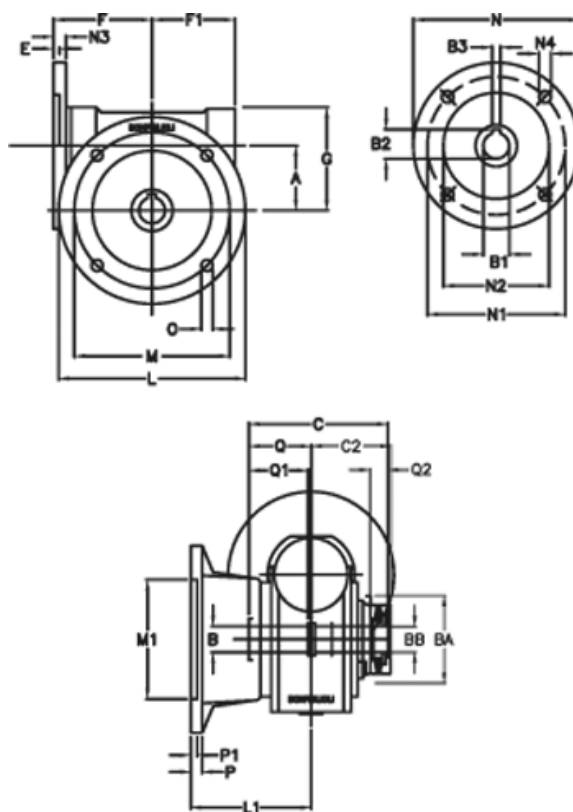

Article number: 390204902843236

Description: Worm Gear with Torque Limiter  
VF 49-L2-F-28 P80B5

## Measures

a = 49.50	C2 = 63,5	m = 90	P = 12
B = 25	Description = VF 49F-xx-80B14	M1 = 70	P1 = 10
B1 E7 = 19	E = 3.0	N = 120	Q = 51.0
B2 = 21.8	F = 70	N1 = 100	Q1 = 41
B3 H9 = 6	F1 = 63	N2 = 80	Q2 = 15
BA = 63	g = 80	N3 = 10.0	
BB H7 = 14	L = 125	N4 = 7.0	
C = 105	L1 = 85.5	O = 10.5	